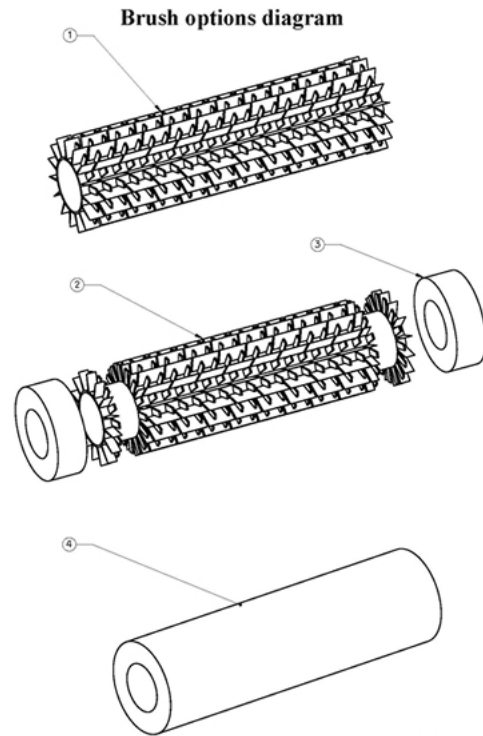

#18 (bottom lid assy db & support)

#14 (brushes catalog kit-yellow)