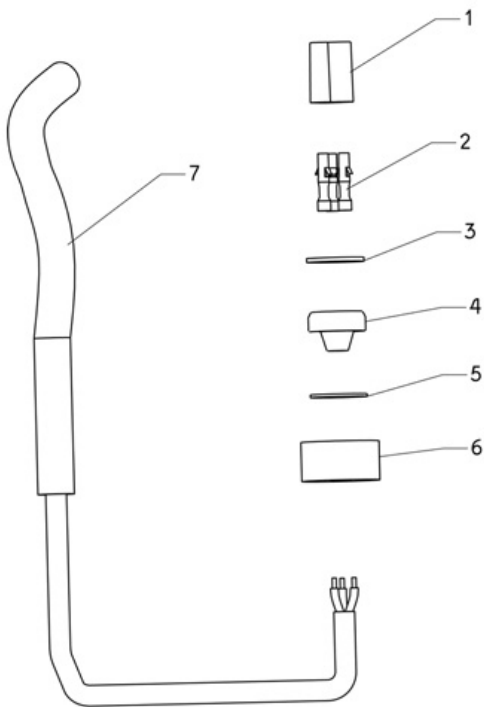

Dolphin Swash Pvc Aus swivel

Item #	Item Number	Description	Price
E	3354020-A	Screw Ka40x20	N/A

P/N: 8170161 MAY 2010

#04 (outer casing swash)

#06 (float assy d.basic float blue)

#12 (side panel assy + wheel grey)

#14 (brushes catalog kit-yellow)

#15 (diag. basic - wheel tube assy)

#18 (bottom lid assy db & support)

#27 (retrofit for cable conn.-3 pin)

#30 (ps diag aus 2010)