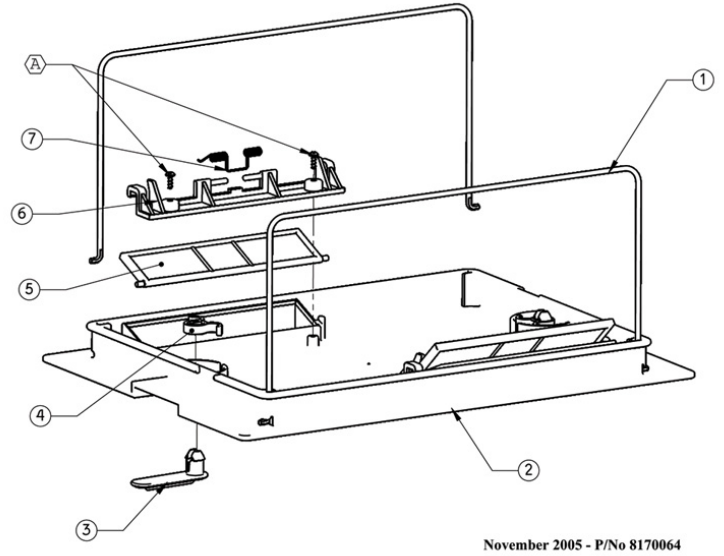

#27 (retrofit for cable conn.-3 pin)