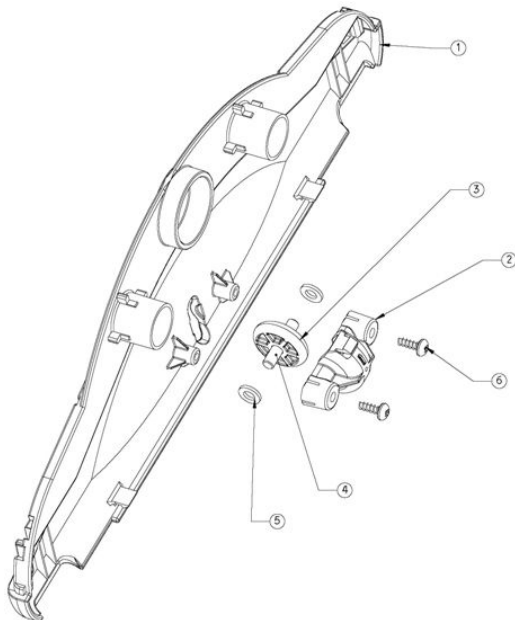

Dolphin Swash Pvc Aus swivel

Item #	Item Number	Description	Price
E	3354020-A	Screw Ka40x20	N/A

P/N: 8170161 MAY 2010

#04 (outer casing swash)

#06 (float assy d.basic float blue)

#12 (side panel assy + wheel grey)

#14 (brushes catalog kit-yellow)

#15 (diag. basic - wheel tube assy)

#18 (bottom lid assy db & support)

#27 (retrofit for cable conn.-3 pin)

#30 (ps diag aus 2010)