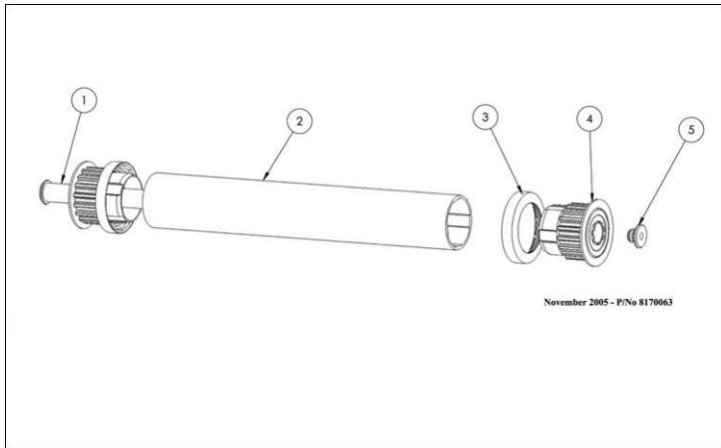

#27 (retrofit for cable conn.-3 pin)