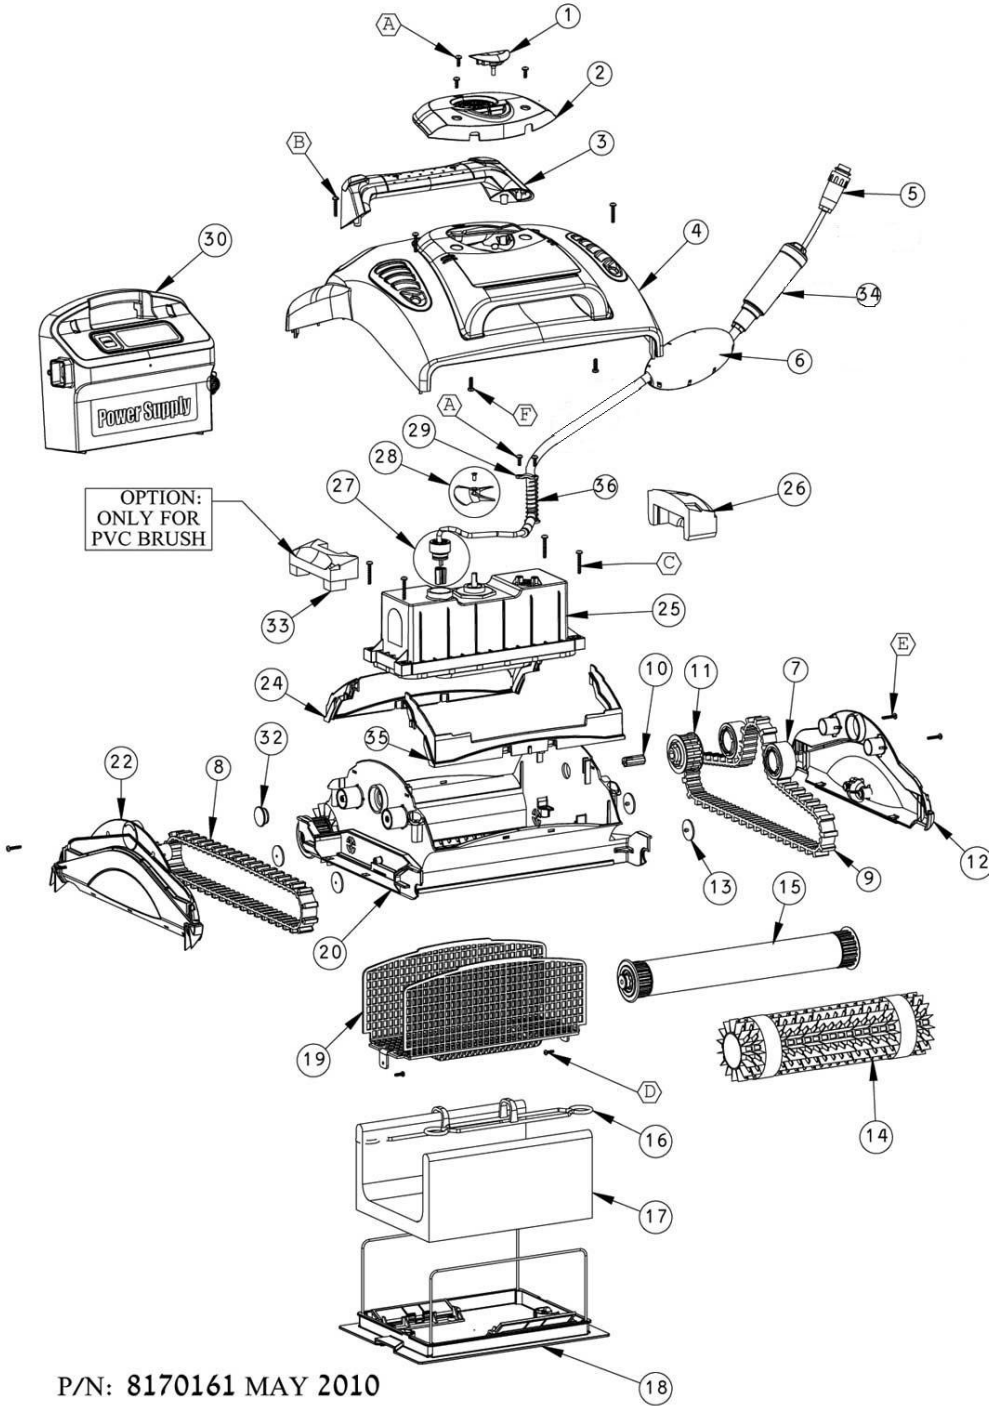

Dolphin Swash Pvc Aus swivel

Item #	Item Number	Description	Price
E	3354020-A	Screw Ka40x20	N/A

P/N: 8170161 MAY 2010

#04 (outer casing swash)

#06 (float assy d.basic float blue)

#12 (side panel assy + wheel grey)